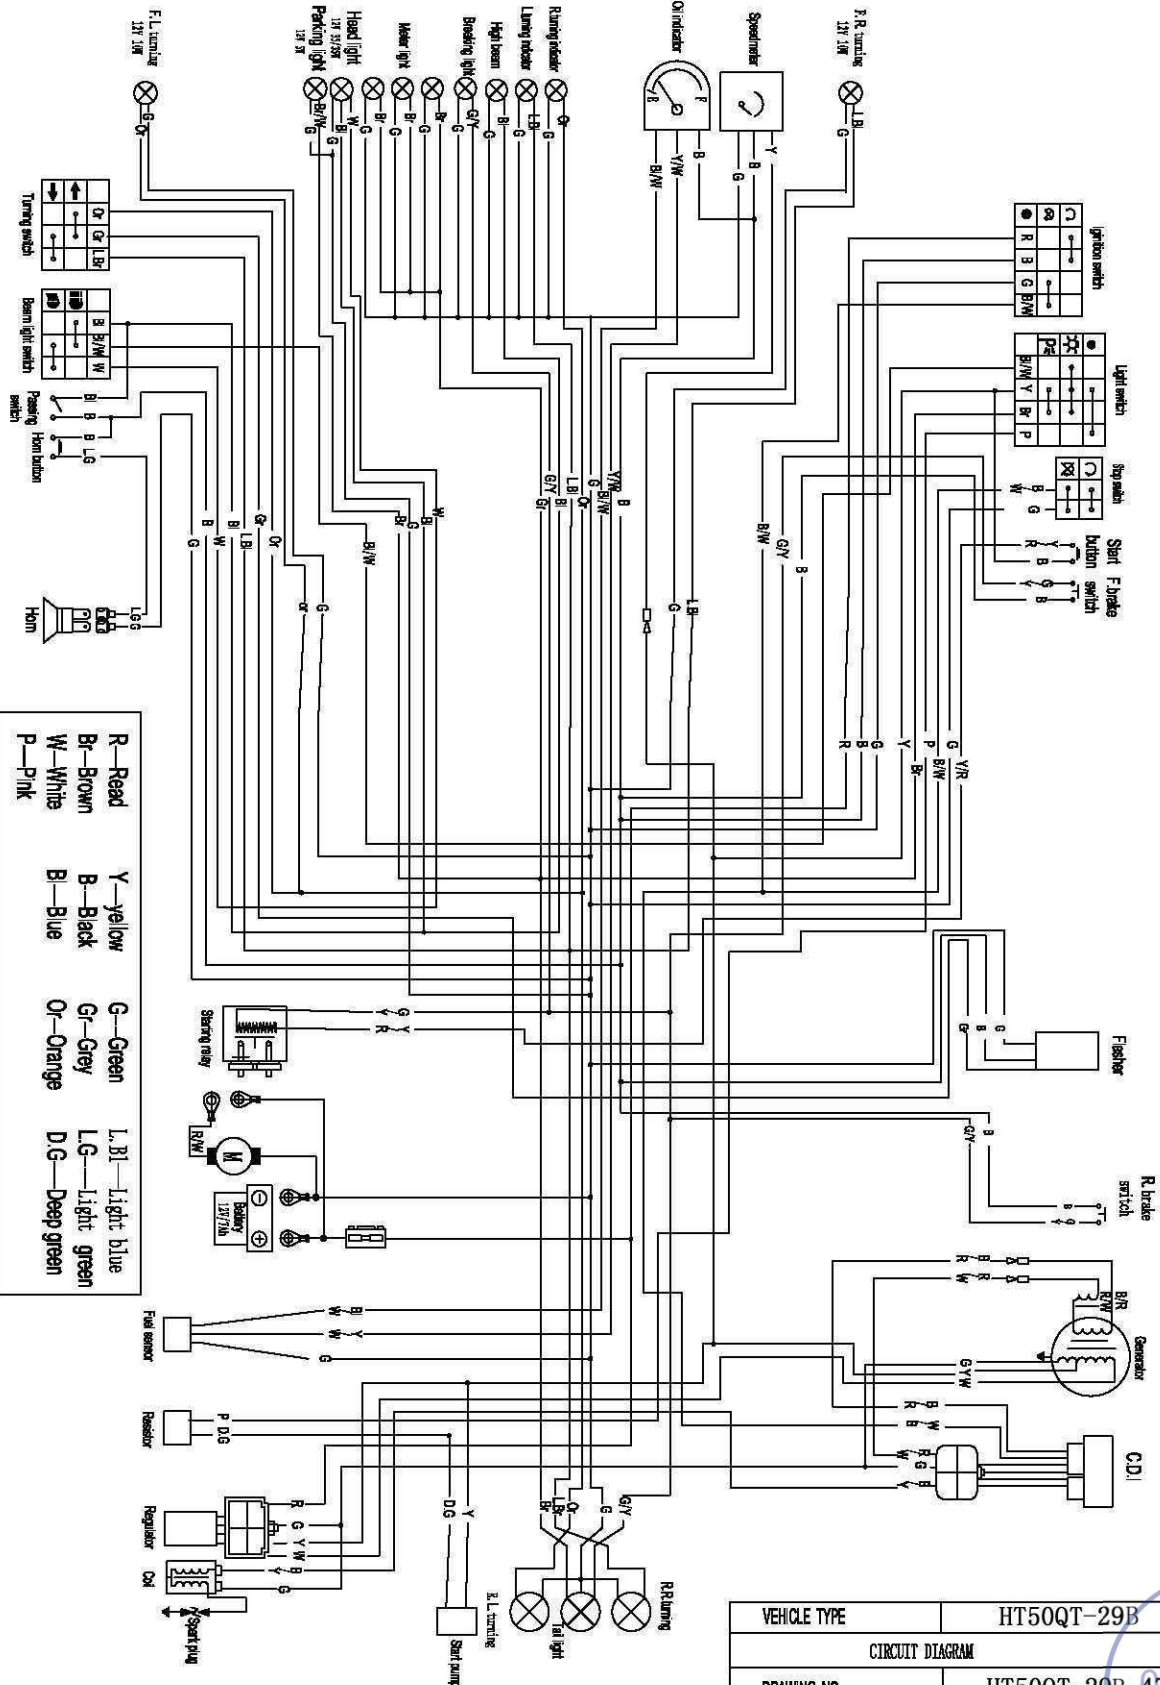

MOTORCYCLE CIRCUIT DIAGRAM

VEHICLE TYPE	HT50QT-29B
CIRCUIT DIAGRAM	
DRAWING NO.	HT50QT-29B-47